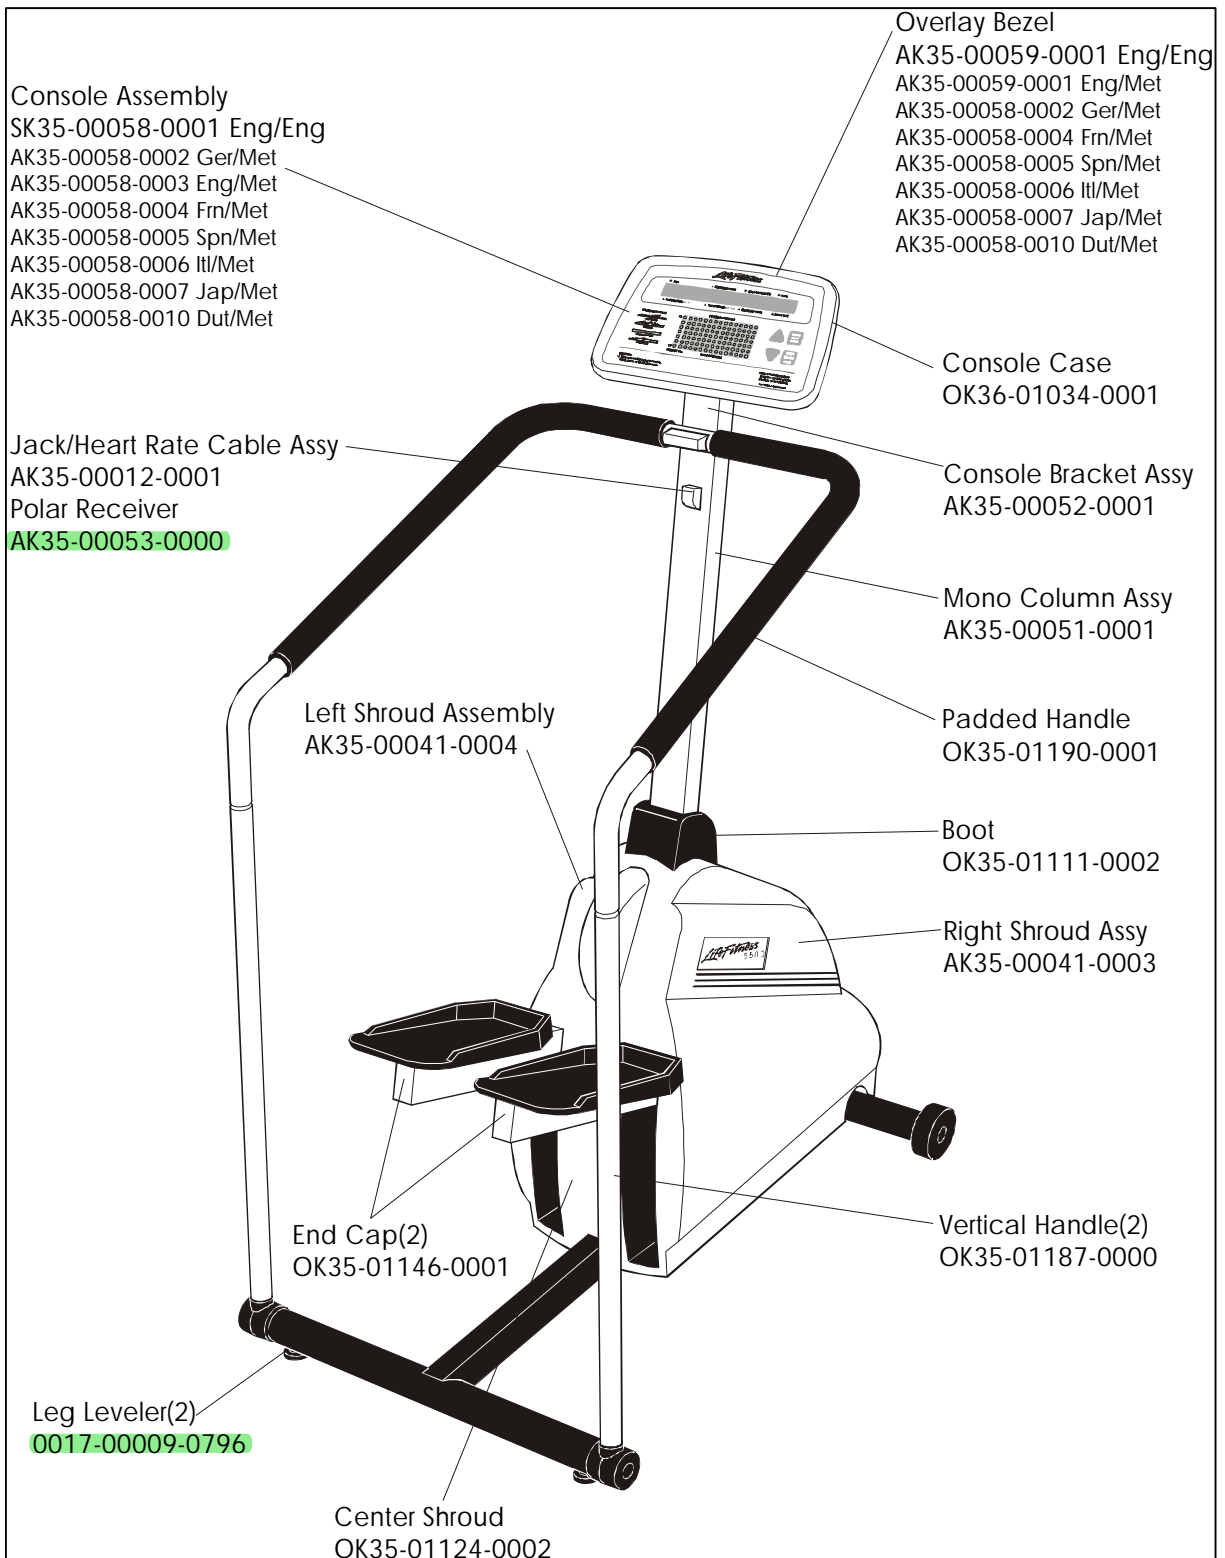

**LS-5500HR
STAIRCLIMBERS**

**GK35-00005-XXXX
SN # 253595 - UP**

**LS-5500HR
STAIRCLIMBERS**

**GK35-00005-XXXX
SN # 253595 - UP**

**LS-5500HR
STAIRCLIMBERS**

**GK35-00005-XXXX
SN # 253595 - UP**