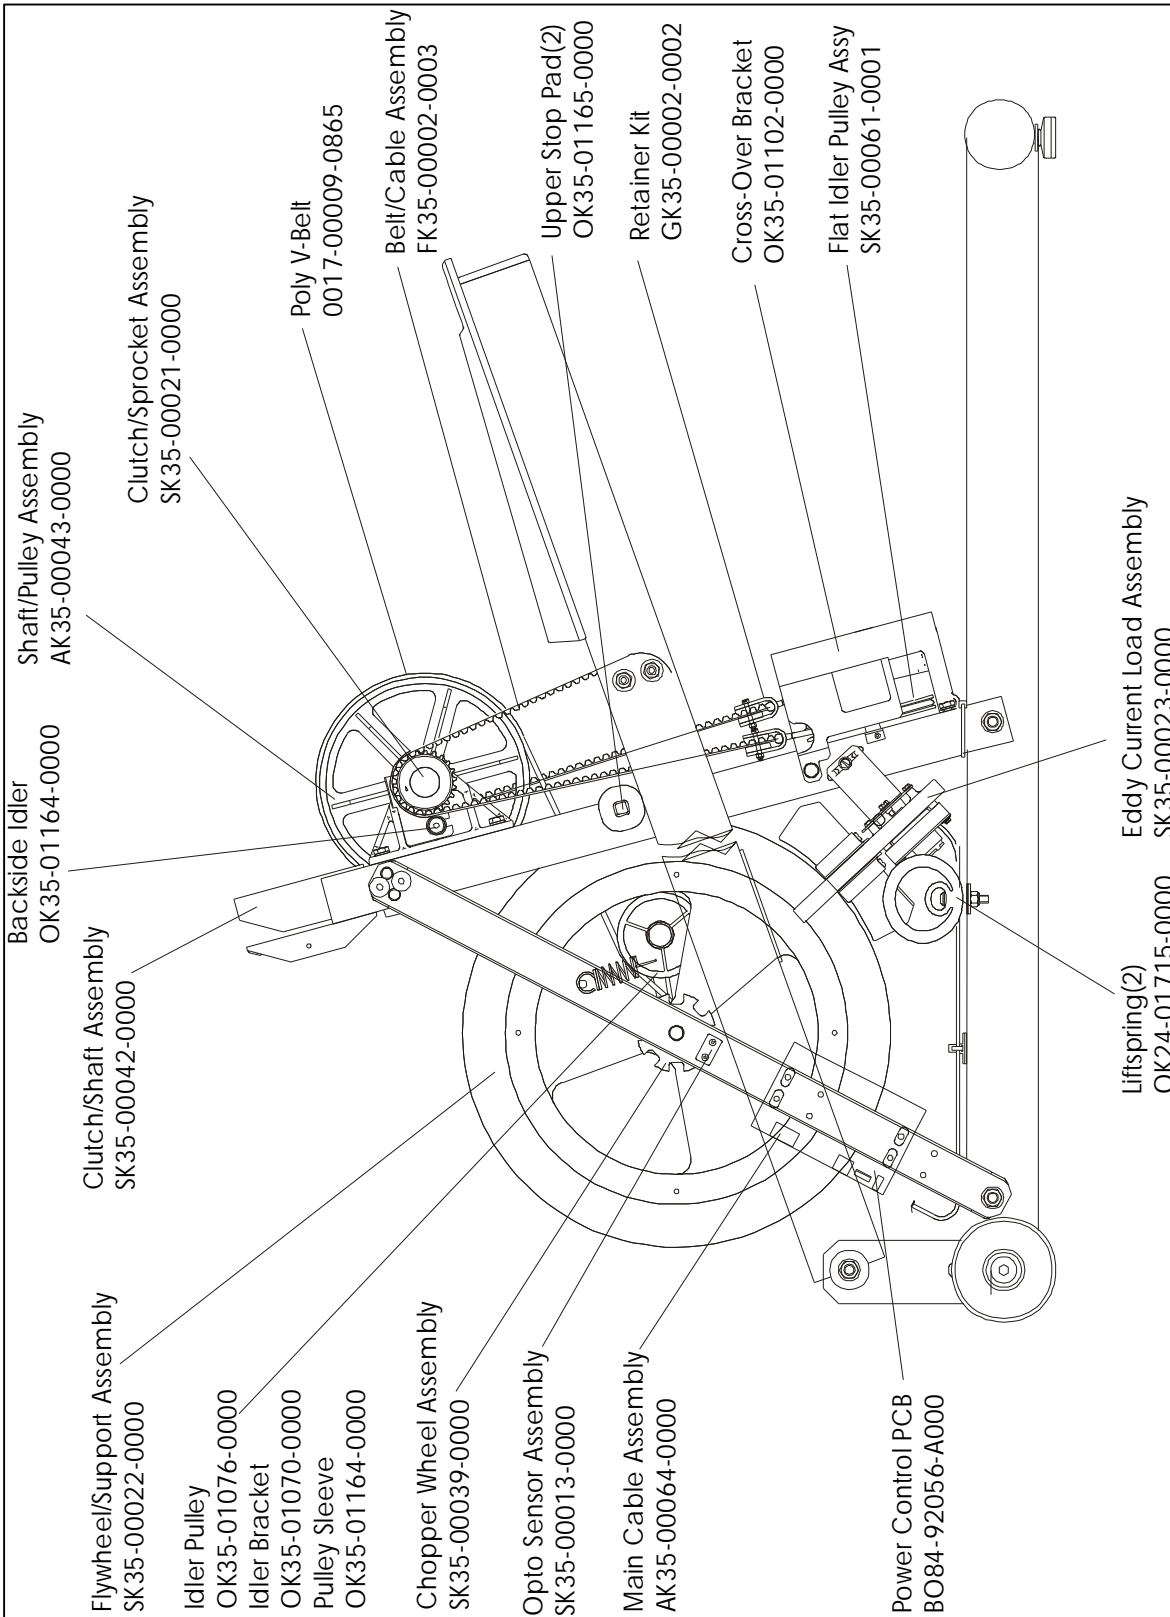

**LS-5500HR
STAIRCLIMBERS**

**GK35-00005-XXXX
SN # 253595 - UP**

**LS-5500HR
STAIRCLIMBERS**

**GK35-00005-XXXX
SN # 253595 - UP**

**LS-5500HR
STAIRCLIMBERS**

**GK35-00005-XXXX
SN # 253595 - UP**